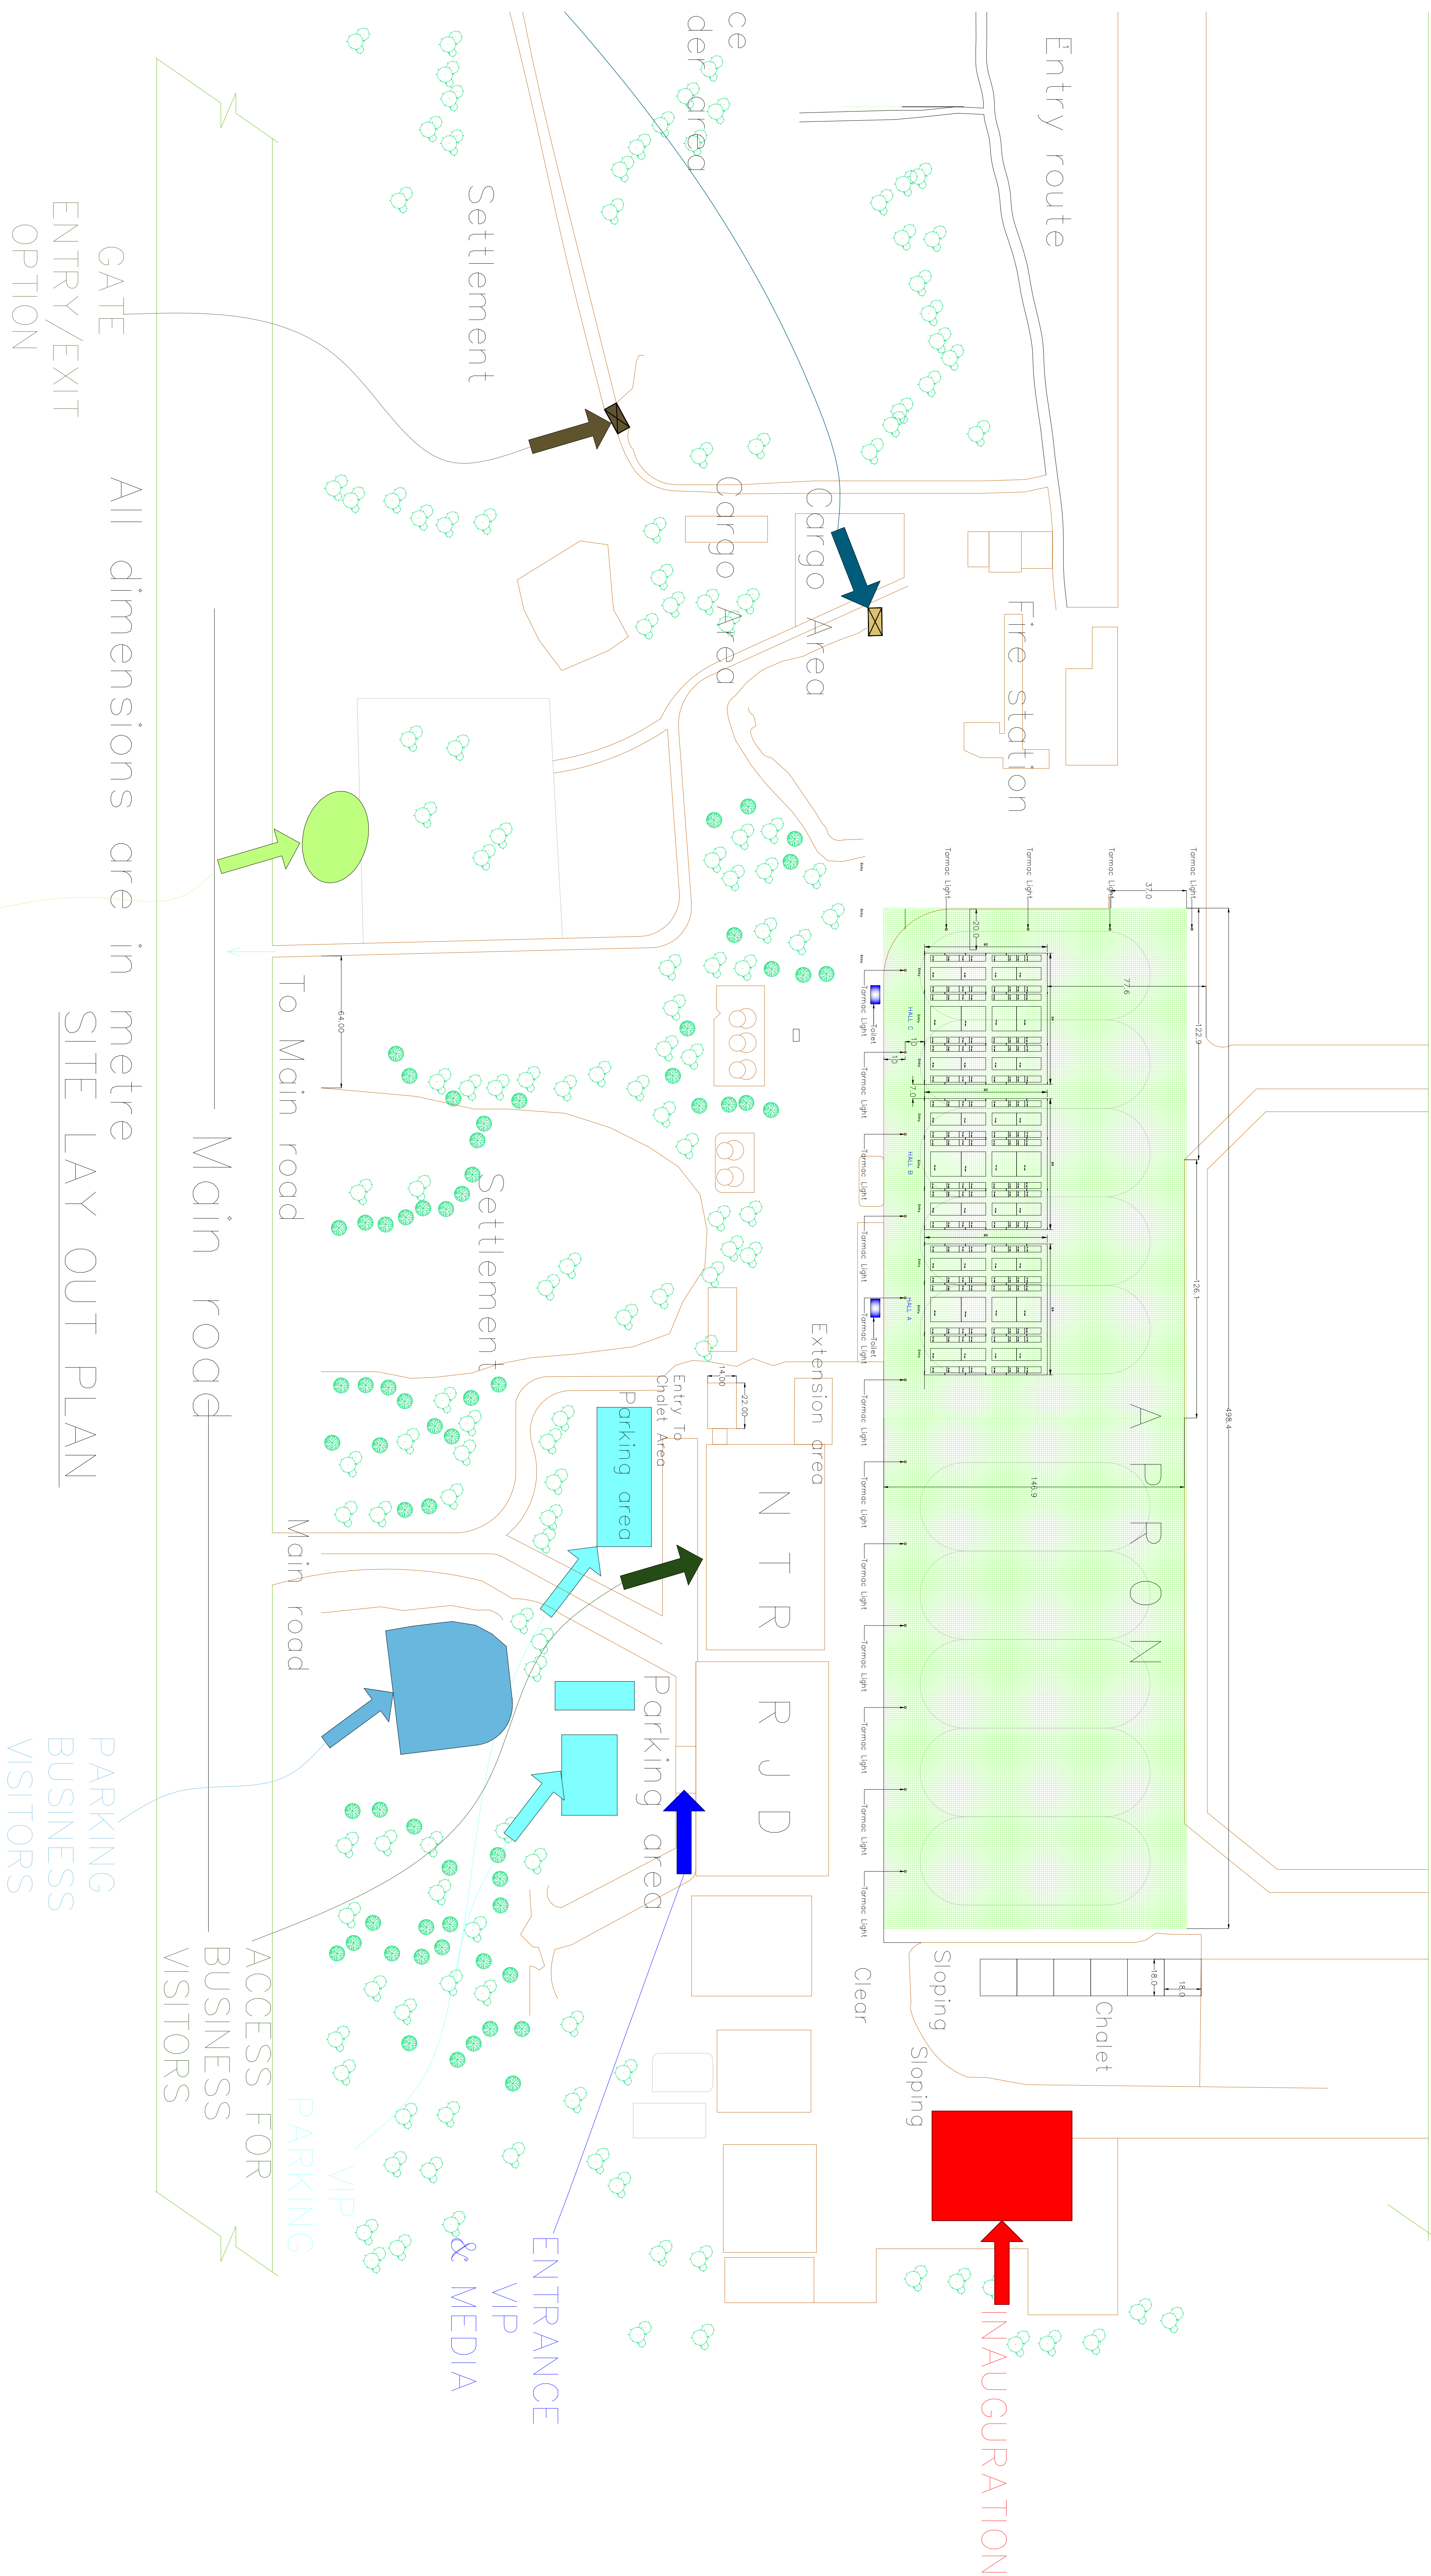

Run way

GATE ENTRY/EXIT OPTION

All dimensions are in metre
SITE LAY OUT PLAN

SERVICE PROVIDERS VILLAGE & PARKING

PARKING BUSINESS VISITORS

ACCESS FOR BUSINESS VISITORS

ENTRANCE VIP & MEDIA

INAUGURATION